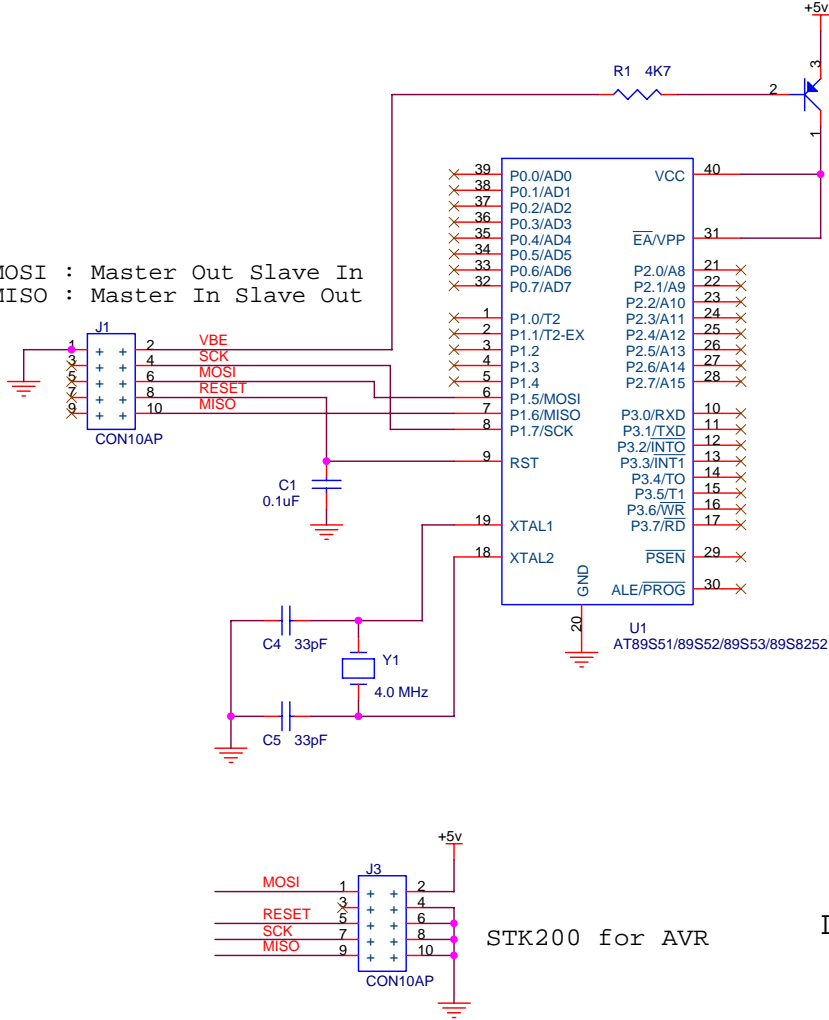

MOSI : Master Out Slave In  
MISO : Master In Slave Out

CON10AP connect to (DB25)  
-GND 1 .. (25)  
-VBE 2 .. (5)  
-SCK 4 .. (6)  
-MOSI 6 .. (7)  
-RESET 8 .. (9)  
-MISO 10 .. (10)  
Short Pin 2 and 12 of DB25

STK200 for AVR

Drawn By...MrBoM, 3rd APL 2004

Title		
89Sxx Programmer V2		
Size A	Document Number	Rev 1
1	1	1
Date:	Tuesday, January 25, 2005	Sheet 1 of 1
	2	1